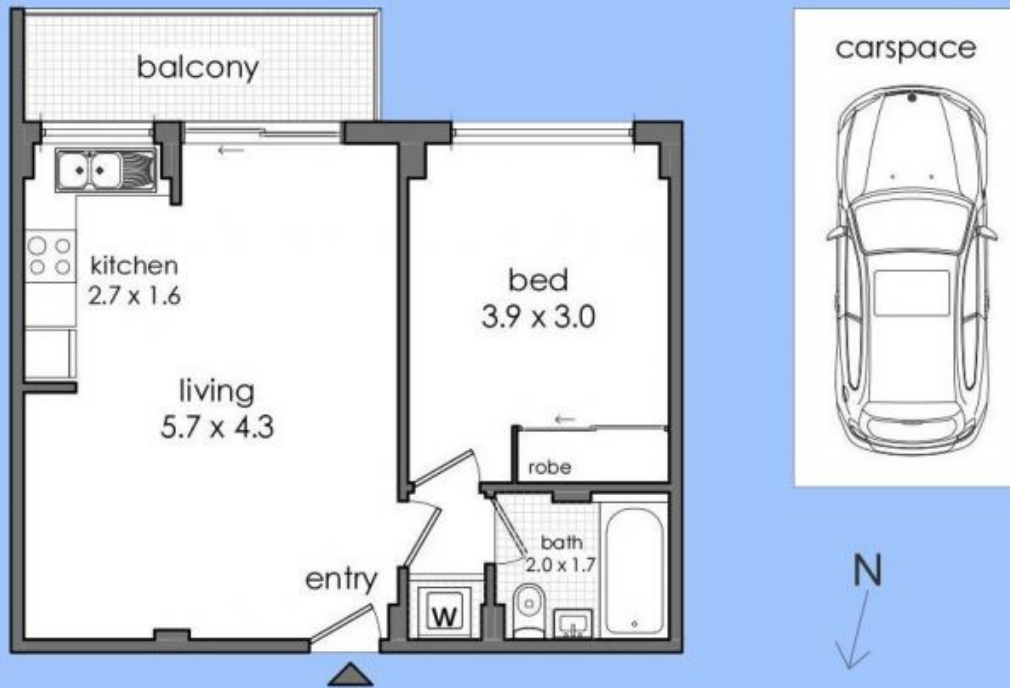

59/ 19-25 Queen St Newtown - Floor plan